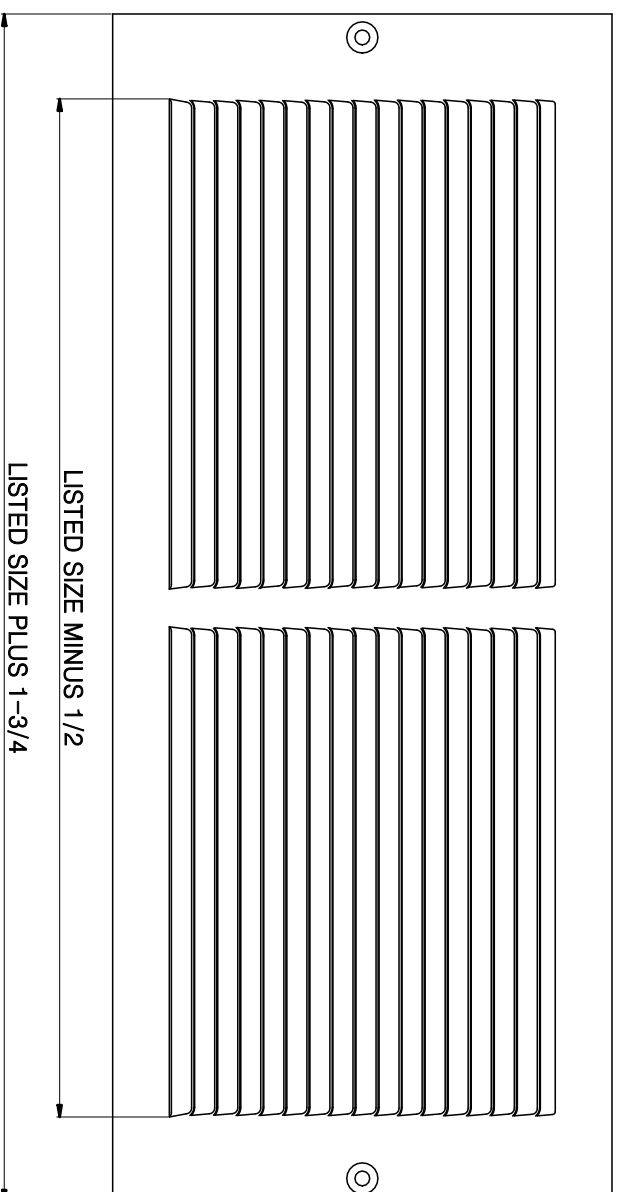

303402 Baseboard Return Air Grille

- Steel construction
- 1/3" space fins
- Complementary return air grille for model #303304 supply
- Durable coating finish: White

303402 Available Sizes (In.)				
HT	HEIGHT			
	12	14	24	30
6	●	●	●	●
8		●	●	●

Drawing date: November 16, 2017