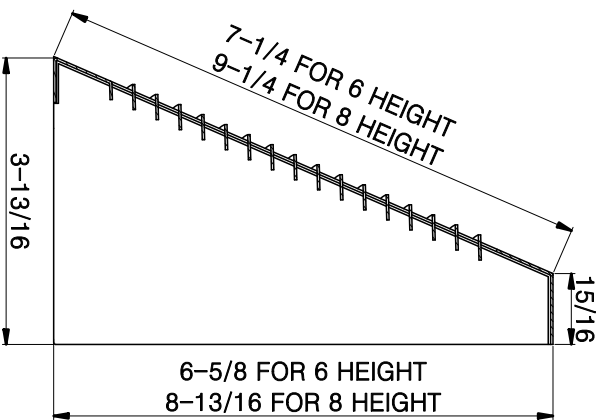

303402 Baseboard Return Air Grille

- Steel construction
- 1/3" space fins
- Complementary return air grille for model #303304 supply
- Durable coating finish: White

303402 Available Sizes (In.)				
HT	HEIGHT			
	12	14	24	30
6	●	●	●	●
8		●	●	●

Drawing date: November 16, 2017