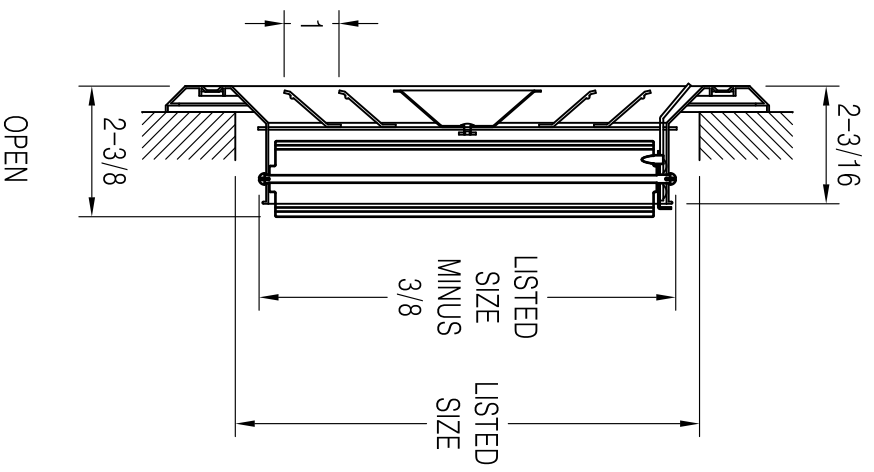

402104 Available Sizes (in.)					
HT	WIDTH				
	6	8	10	12	14
6	●				
8		●			
10			●		
12				●	
14					●

402104-Aluminum Square Ceiling Diffuser 4-Way

- Extruded aluminum construction
- For sidewall or ceiling application
- Four-way air deflection
- Opposed-blade damper
- Inconspicuous fingertip lever for air volume control
- Durable coating
- Available finish: White