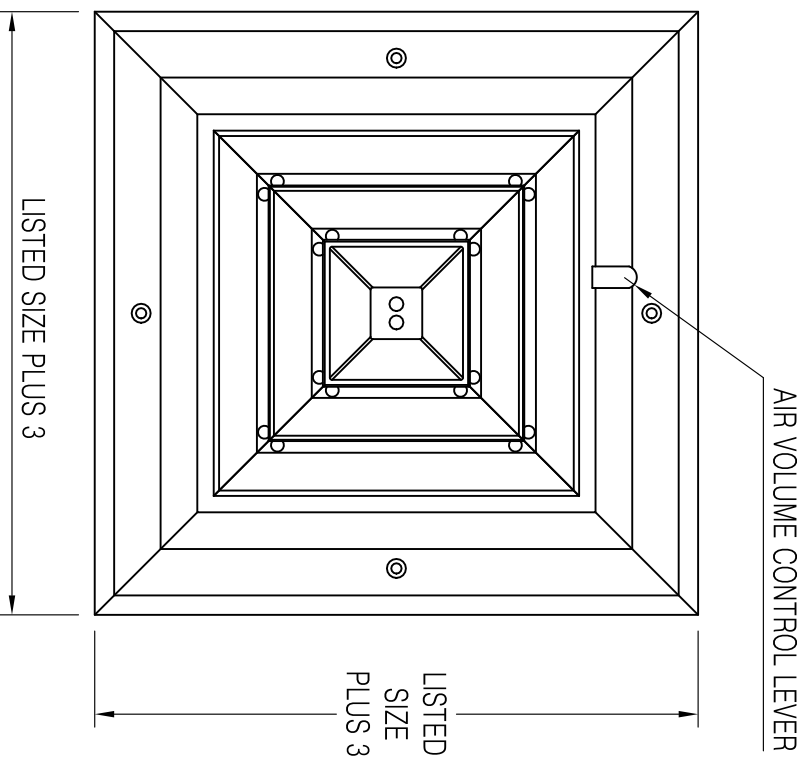

402104 Available Sizes (in.)					
HT	WIDTH				
	6	8	10	12	14
6	●				
8		●			
10			●		
12				●	
14					●

402104-Aluminum Square Ceiling Diffuser 4-Way

- Extruded aluminum construction
- For sidewall or ceiling application
- Four-way air deflection
- Opposed-blade damper
- Inconspicuous fingertip lever for air volume control
- Durable coating
- Available finish: White