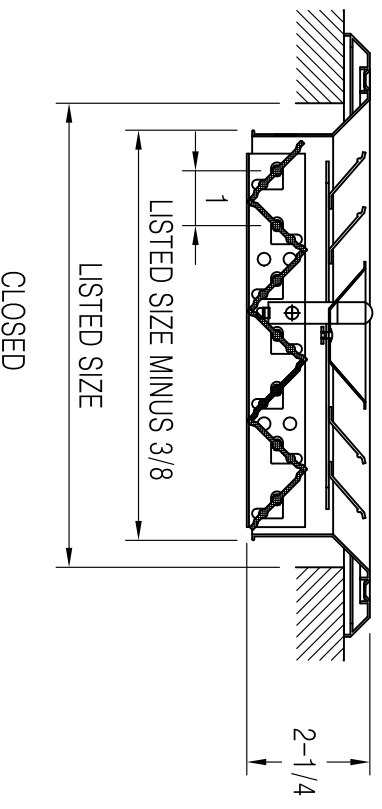

402104 Available Sizes (in.)					
HT	WIDTH				
	6	8	10	12	14
6	●				
8		●			
10			●		
12				●	
14					●

402104-Aluminum Square Ceiling Diffuser 4-Way

- Extruded aluminum construction
- For sidewall or ceiling application
- Four-way air deflection
- Opposed-blade damper
- Inconspicuous fingertip lever for air volume control
- Durable coating
- Available finish: White