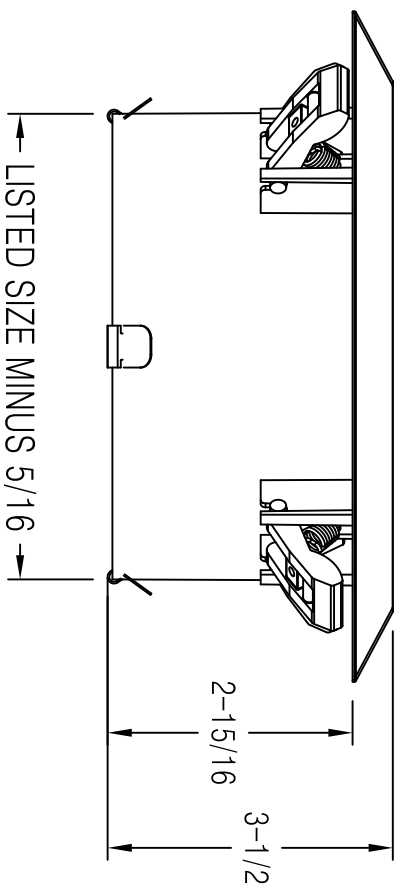

401160 Available Sizes (In.)		
Diameter	6	8
	●	●

401160-Plastic Egg Crate Grille

- ABS construction
- Easy installation with snap-in clips
- Removable face available for adjustable blade to air volume control
- Available finish: White