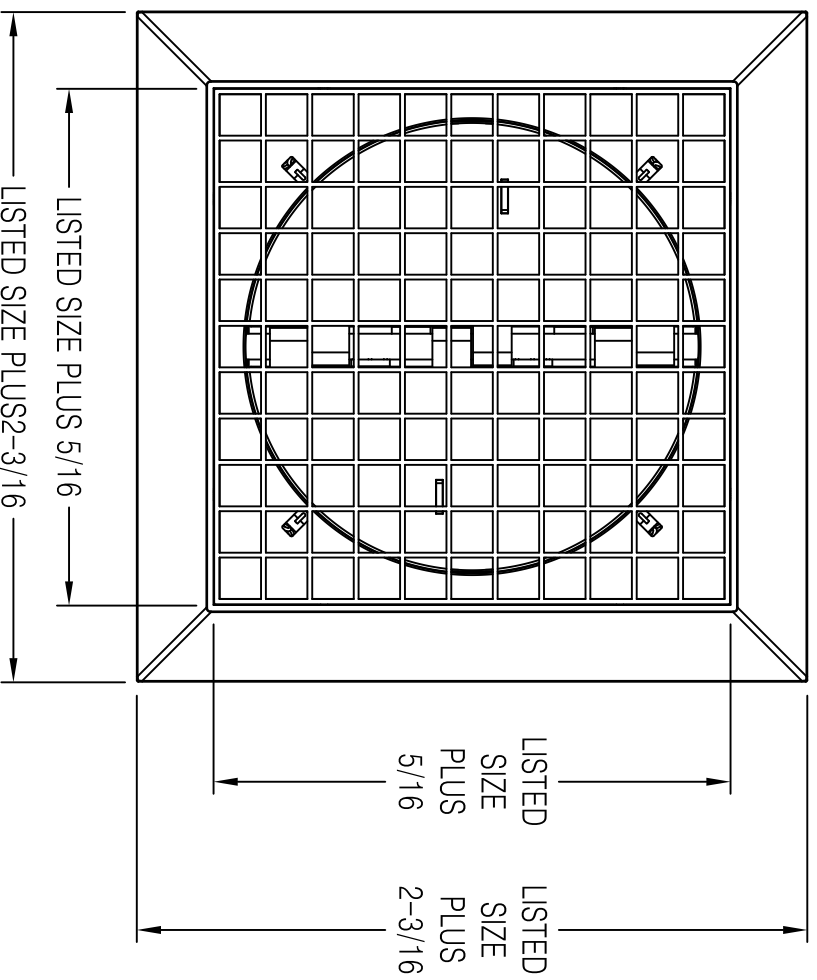

401160 Available Sizes (In.)		
Diameter	6	8
	●	●

401160-Plastic Egg Crate Grille

- ABS construction
- Easy installation with snap-in clips
- Removable face available for adjustable blade to air volume control
- Available finish: White