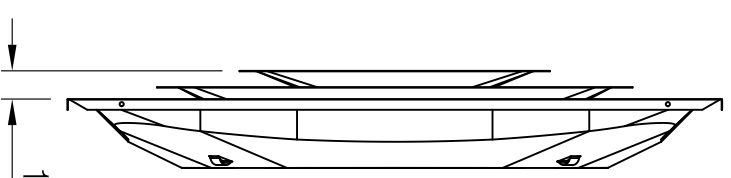

402601 – T-Bar 2-Cone Fixed-Pattern Diffuser without Collar and Insulation

- Steel construction
- Use for T-bar ceiling
- Two-cone fixed core
- 360-degree air diffusion
- Can match insulation
- Accept model 403302 snap-in collar ring (6"-14")
- Overall size 23-3/4" X23-3/4" (24" X 24" openings)
- White durable finish

VALVE RISE

VALVE DOWN

402601 Available Sizes (In.)

Overall Size 23-3/4" X 23-3/4"

6" 8" 10" 12" 14"