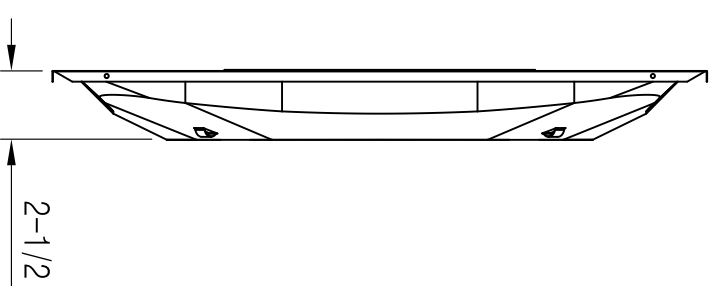

402601 – T-Bar 2-Cone Fixed-Pattern Diffuser without Collar and Insulation

- Steel construction
- Use for T-bar ceiling
- Two-cone fixed core
- 360-degree air diffusion
- Can match insulation
- Accept model 403302 snap-in collar ring (6"-14")
- Overall size 23-3/4" X23-3/4" (24" X 24" openings)
- White durable finish

VALVE RISE

VALVE DOWN

402601 Available Sizes (In.)

Overall Size 23-3/4" X 23-3/4"

6" 8" 10" 12" 14"